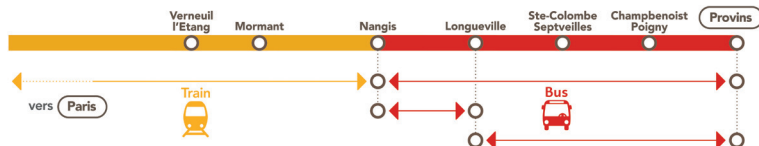

NO TRAIN

Nangis <> Provins

July - August

From 15/07 to 23/08

Rail replacement buses will be in operation:

- Nangis ◄► Provins (direct, No. 47)
- Nangis ◄► Longueville
- Provins ◄► Champbenoist ◄► Ste-Colombe-Septveilles ◄► Longueville